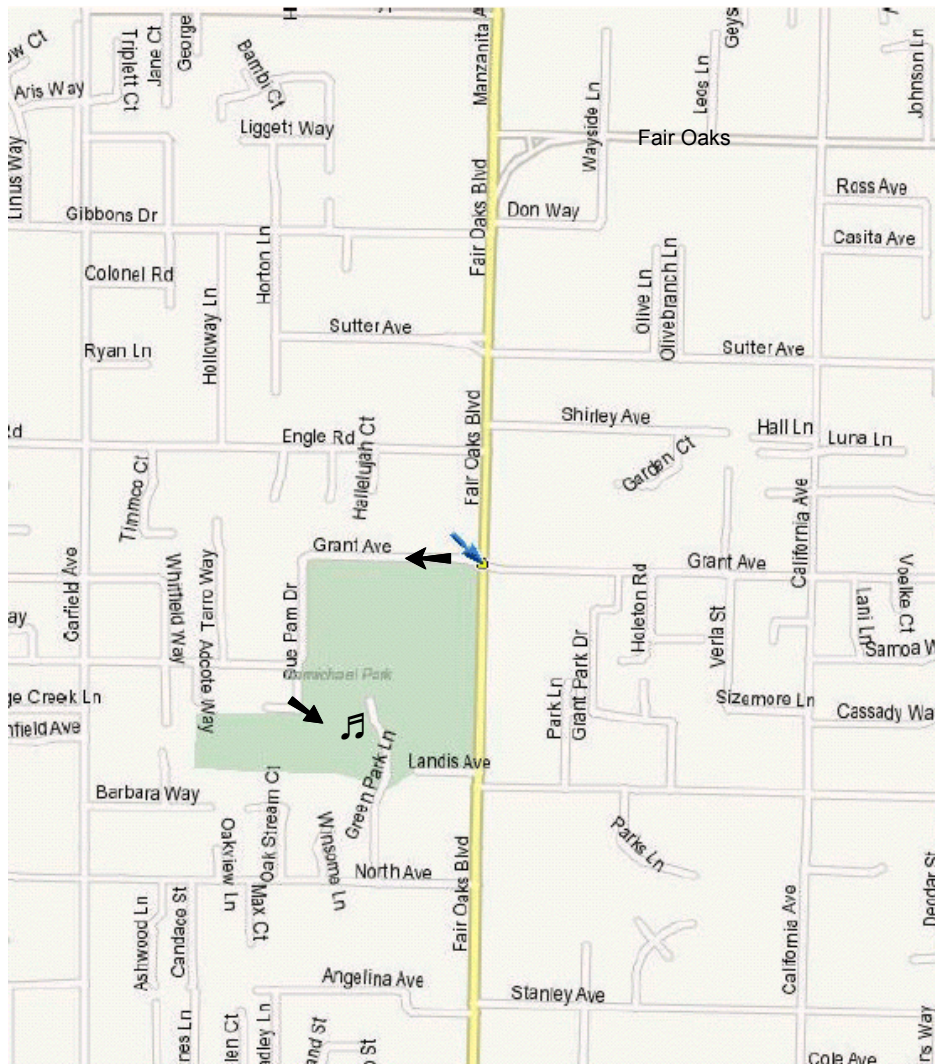

Directions & Map to **Carmichael Park Outdoor Amphitheatre**
Fair Oaks Blvd & Grant Avenue, Carmichael CA 95608

The band shell is at the 🎵 symbol.

From I-80 eastbound:

Exit Madison Ave east

Right (south) on Manzanita; it becomes Fair Oaks (south)

Right (west) on Grant Ave, continue left on Sue Pam Dr. to park's west entrance.

From I-80 westbound:

Exit Greenback (left turn from offramp)

Right (southwest) on Auburn Blvd.

Left (south) on Manzanita; it becomes Fair Oaks (south)

Right (west) on Grant Ave, continue left on Sue Pam Dr. to park's west entrance.